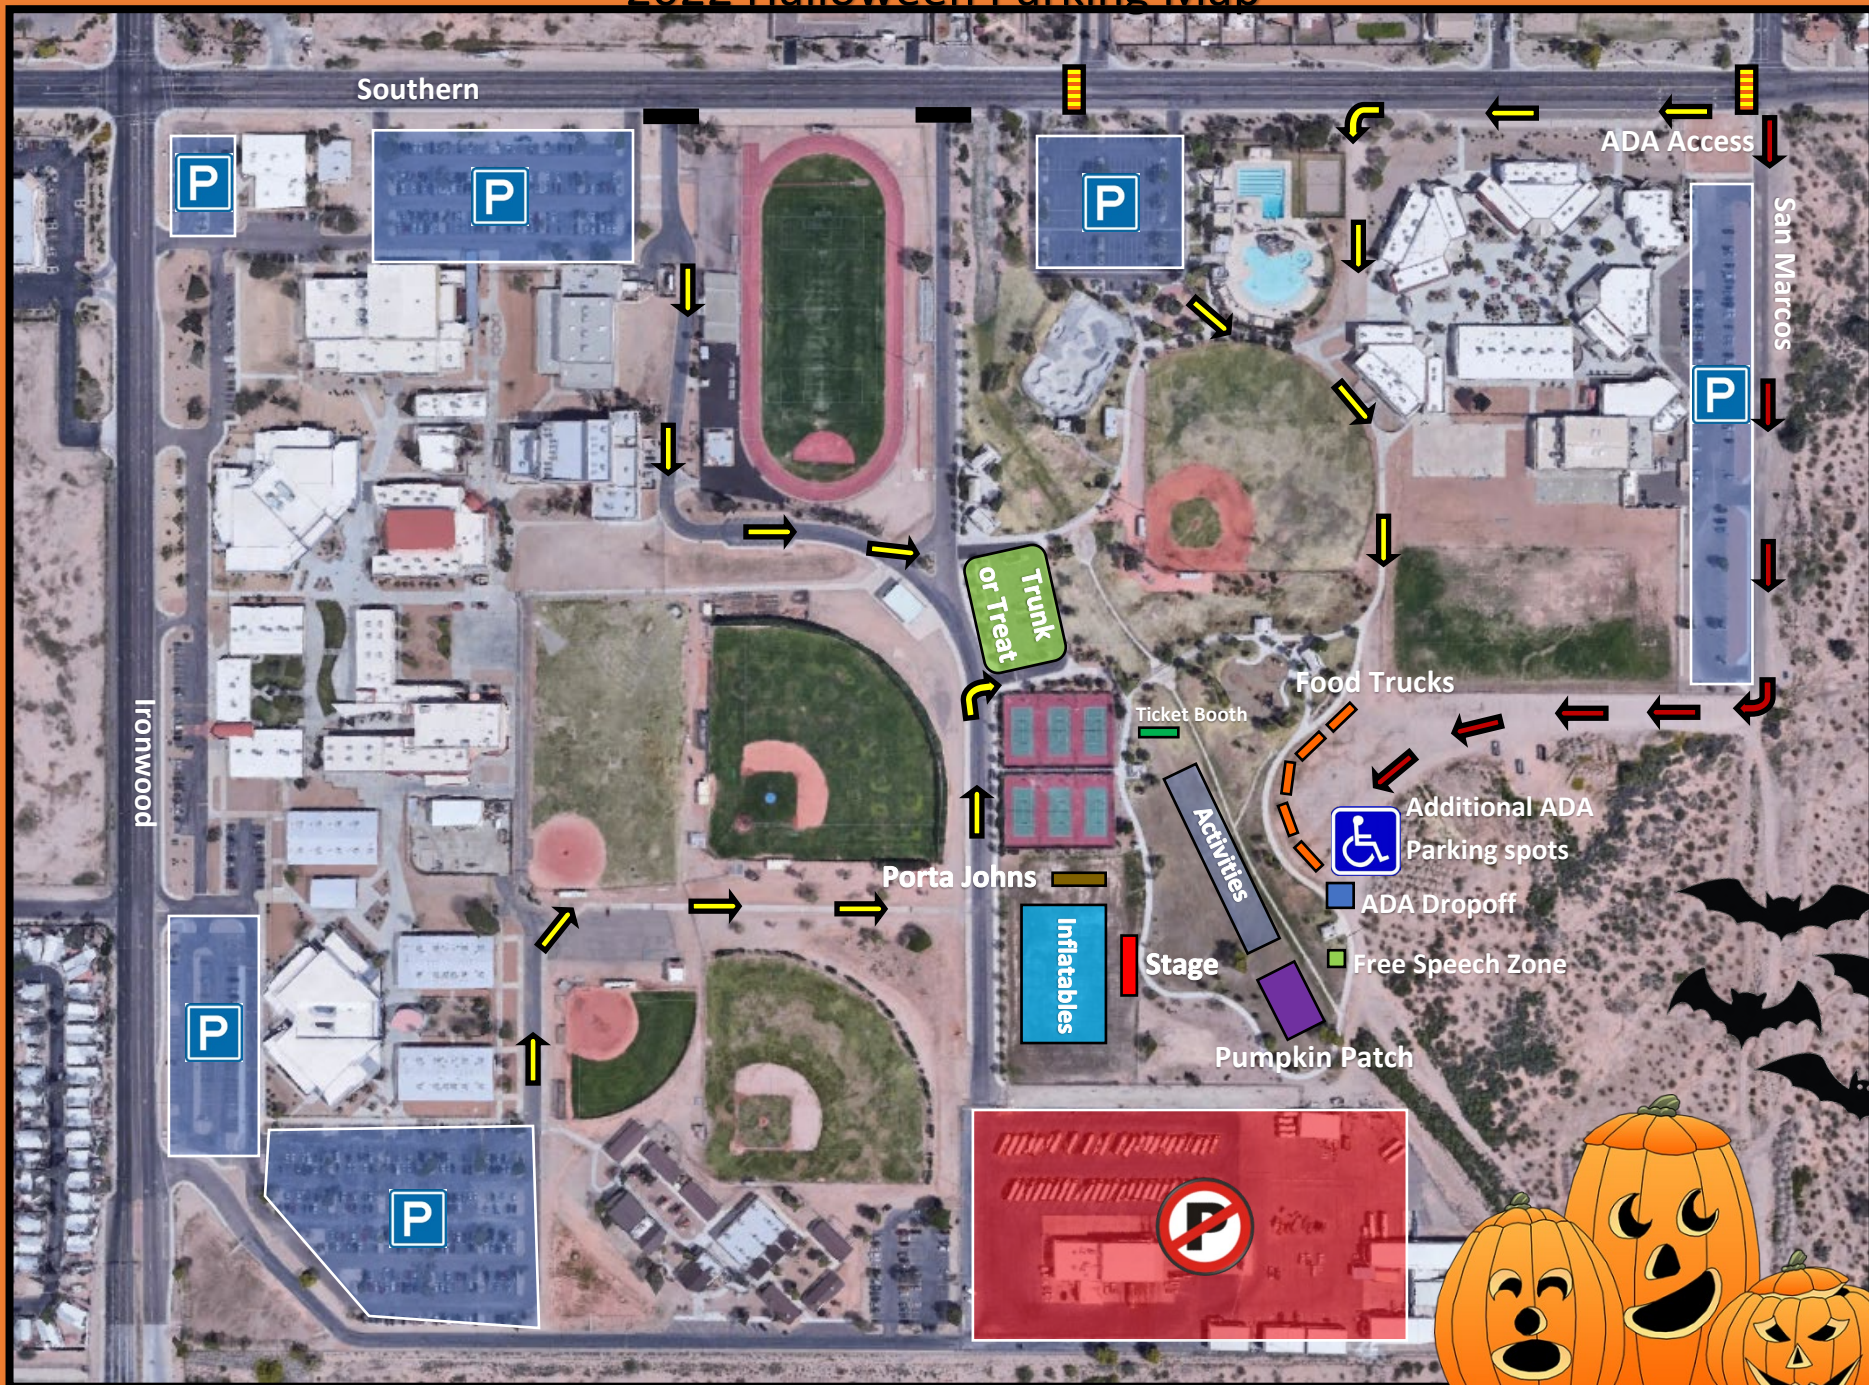

2022 Halloween Parking Map

Event Parking Information:

- Families should cross at designated areas with assistance of our event rangers/Auxiliary Officers. Follow **YELLOW** arrows for pedestrian traffic
- Additional ADA parking is available at the drop off location off of San Marcos Dr.— Follow **RED** arrows – Space is limited
- For more event information, visit www.apachejunctionaz.gov/events or contact us at 480-983-2181.