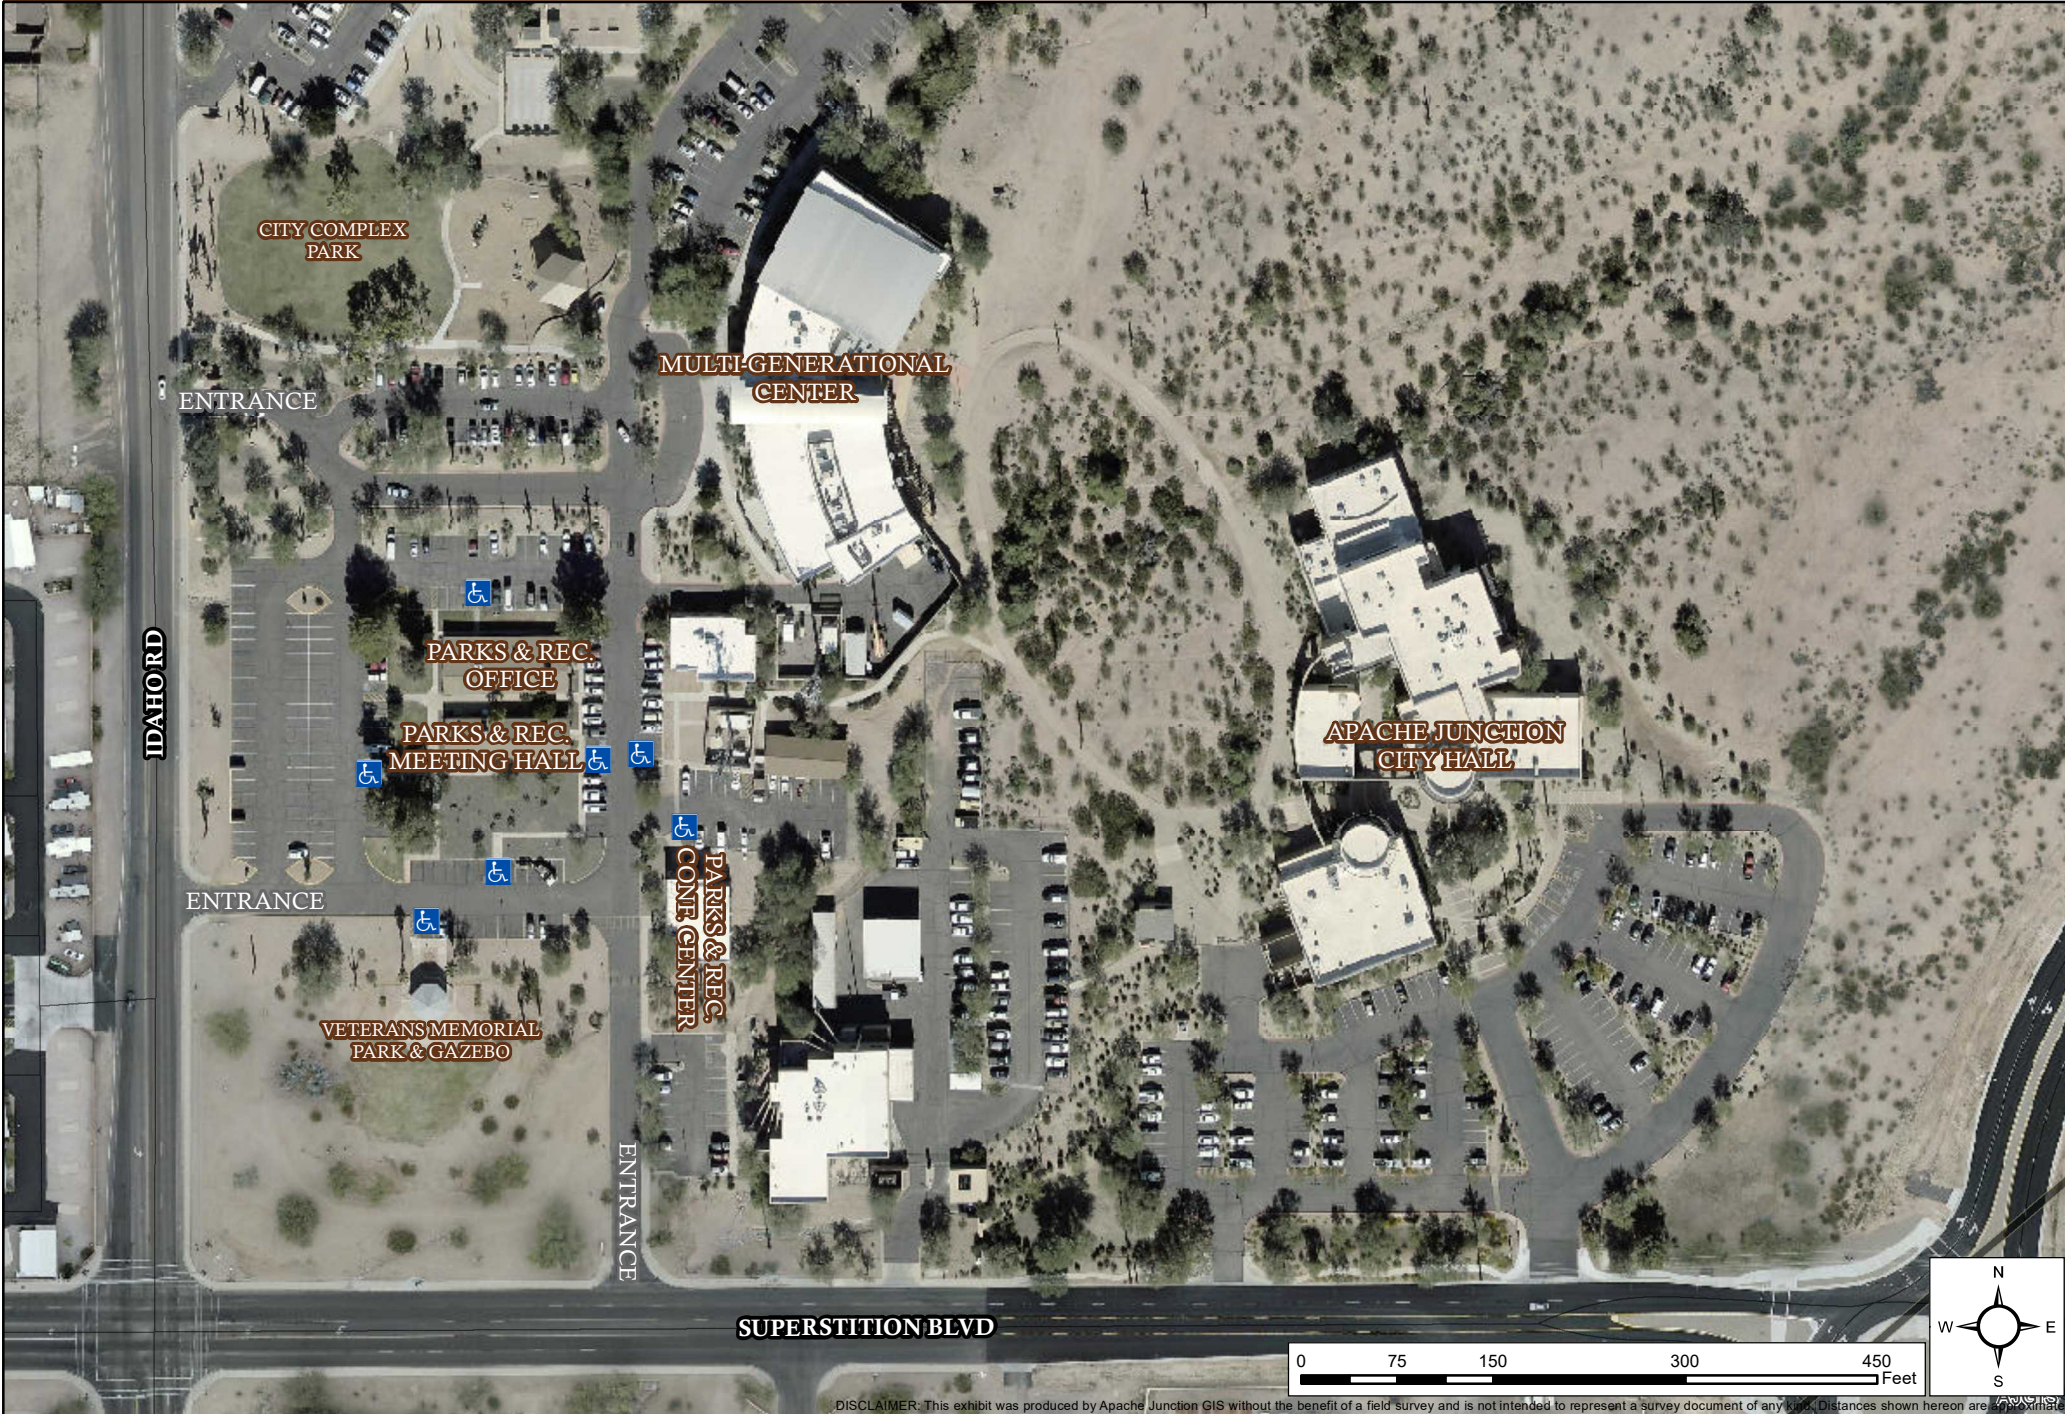

City of Apache Junction CITY COMPLEX

 Handicap Parking Sign

DISCLAIMER: This exhibit was produced by Apache Junction GIS without the benefit of a field survey and is not intended to represent a survey document of any kind. Distances shown hereon are approximate.